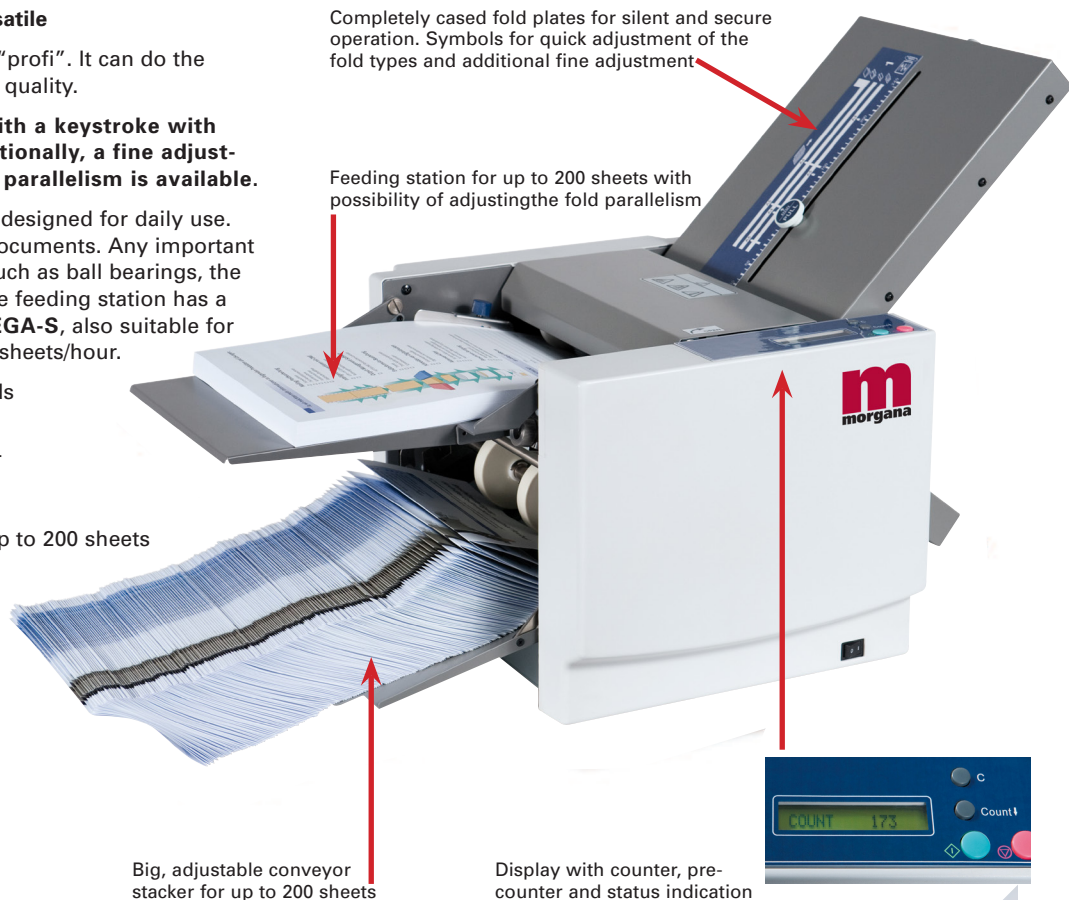

Z-fold

double parallel fold

Surprisingly comfortable, solid and versatile

The small **TF MEGA-S** is a real folding "profi". It can do the most popular fold types in a convincing quality.

The fold adjustment is done easily with a keystroke with symbols on the two fold plates. Additionally, a fine adjustment for the fold length and the fold parallelism is available.

The **TF MEGA-S** is extremely solid and designed for daily use. It can also handle a bigger number of documents. Any important part of the machine is made of metal, such as ball bearings, the paper tray and the conveyor stacker. The feeding station has a capacity of up to 200 sheets. The **TF MEGA-S**, also suitable for recycling paper, can handle up to 6.900 sheets/hour.

The **TF MEGA-S** also sets new standards within its class:

- Display with status indication, counter and pre-counter
- Central width adjustment
- Big, adjustable conveyor stacker for up to 200 sheets
- Automatic paper end control

Big, adjustable conveyor stacker for up to 200 sheets

Display with counter, pre-counter and status indication

Technical features

Paper size (min./max.)

Paper weight

Fold types

2 fold plates with quick and fine adjustment