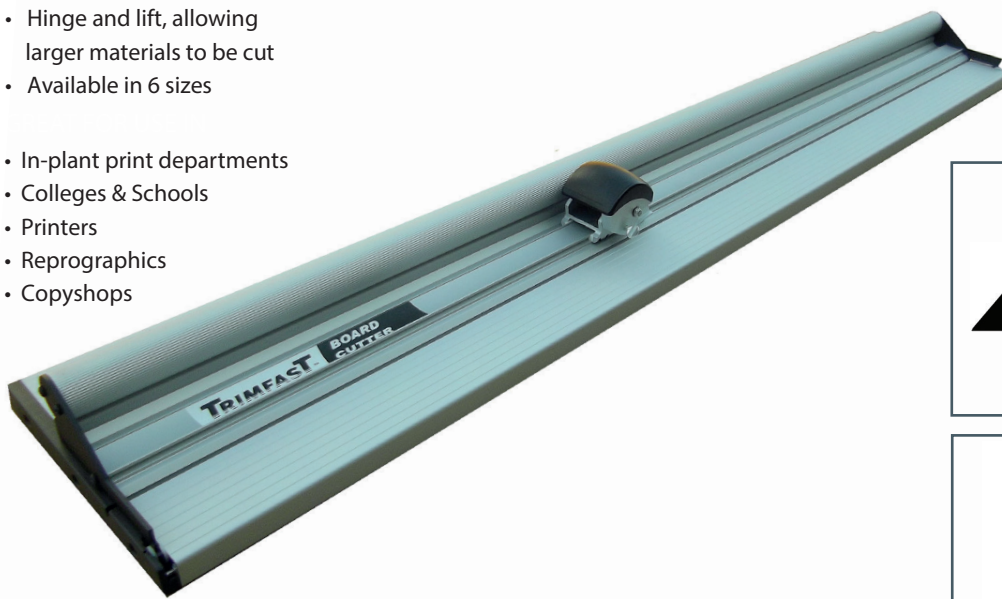

Key Product Features

- Strong & stable design
- Hinge and lift, allowing larger materials to be cut
- Available in 6 sizes
- In-plant print departments
- Colleges & Schools
- Printers
- Reprographics
- Copyshops

Takes standard blades

Optional stand

Design and Performance

The Trimfast General Purpose Cutter is available in six different sizes. Each with a strong and stable design, the cutter is made to last. The anodised aluminium base allows the cutter to be sturdy and hardwearing, the base has a narrow groove that directs the blade tip throughout cutting, providing safety and accuracy whilst using the device. Featuring a hinge and lift arm assembly, this allows the cutter to be used on larger materials than itself.

The cutter is available in six standard sizes from 60cm (24") to 300cm (120"), it also includes blade magazines for standard utility and scoring blades, as well as a 45mm (1 3/4") textile cutting wheel and holder.

Portable and ready to go cutter, no accessories required. Ideal as a table top cutter or can be mounted on an optional stand.

Specifications	TFGPC-60	TFGPC-100	TFGPC-150	TFGPC-200	TFGPC-250	TFGPC-300
Size (cm/inches)	60/24	100/40	150/60	200/80	250/100	300/120
Cutter Size (mm/inches)	600/24	1000/40	1500/60	2000/80	2500/100	3000/120
Overall Dimensions (mm/inches)	755x280/30x11	1155x280/45x11	1655x280/65x11	2155x280/85x11	2655x280/105x11	3155x280/124x11
Warranty*	1 year	1 year	1 year	1 year	1 year	1 year